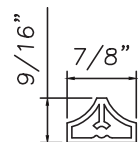

3/8" Internal (Alum.)

BL230X5/16
Black only

5/8" Internal (Alum.)

M3-16X5/8

3/4" Internal (Alum.)

M36-04

3/4" Internal (Alum.)

Contoured

M3001

5/8" Raised Applied (Alum.)

M16154

3/4" Flat Applied (Alum.)

MAY5950

7/8" Raised Applied (Alum.)

M16861

7/8" Raised Applied (Alum.)

CE-13993

7/8" Raised Applied (Alum.)

M19895

7/8" Raised Applied (Alum.)

M538352

7/8" Raised Muntin

M1934

Our products are tested to the standards of and certified by the American Architectural Manufacturer's Association, the National Fenestration Rating Council and the Window & Door Manufacturers Association.