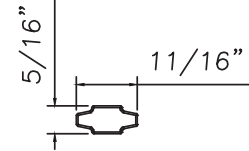

3/8" Internal (Alum.)

BL230X5/16
Black only

5/8" Internal (Alum.)

M3-16X5/8

3/4" Internal (Alum.)

M36-04

3/4" Internal (Alum.)

Contoured

M5.5X18

1" Internal (Alum.)

227688

1/2" Flat Applied (Alum.)

M165

1/2" Flat Applied (Alum.)

MW21073

1/2" T Muntin