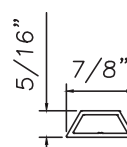

M3001

5/8" Raised Applied (Alum.)

M16154

3/4" Flat Applied (Alum.)

MAY5950

7/8" Raised Applied (Alum.)

M16861

7/8" Raised Applied (Alum.)

CE-13993

7/8" Raised Applied (Alum.)

M19895

7/8" Raised Applied (Alum.)

M538352

7/8" Raised Muntin

M1934

Our products are tested to the standards of and certified by the American Architectural Manufacturer's Association, the National Fenestration Rating Council and the Window & Door Manufacturers Association.