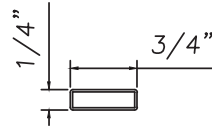

3/8" Internal (Alum.)

BL230X5/16
Black only

5/8" Internal (Alum.)

M3-16X5/8

3/4" Internal (Alum.)

M36-04

3/4" Internal (Alum.)

Contoured

M5.5X18

1" Internal (Alum.)

227688

1/2" Flat Applied (Alum.)

M165

1/2" Flat Applied (Alum.)

MW21073

1/2" T Muntin