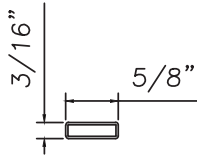

3/8" Internal (Alum.)

BL230X5/16
Black only

5/8" Internal (Alum.)

M3-16X5/8

3/4" Internal (Alum.)

M36-04

3/4" Internal (Alum.)

Contoured

M5.5X18

1" Internal (Alum.)

227688

1/2" Flat Applied (Alum.)

M165

1/2" Flat Applied (Alum.)

MW21073

1/2" T Muntin