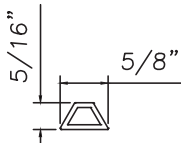

5/8" Raised Applied (Alum.)

M16154