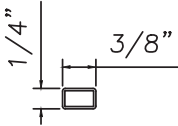

3/8" Internal (Alum.)

BL230X5/16
Black only

5/8" Internal (Alum.)

M3-16X5/8

3/4" Internal (Alum.)

M36-04

3/4" Internal (Alum.)

Contoured

M5.5X18

1" Internal (Alum.)

227688

1/2" Flat Applied (Alum.)

M165

1/2" Flat Applied (Alum.)

MW21073

1/2" T Muntin