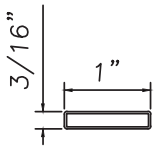

3/8" Internal (Alum.)

BL230X5/16
Black only

5/8" Internal (Alum.)

M3-16X5/8

3/4" Internal (Alum.)

M36-04

3/4" Internal (Alum.)

Contoured

M5.5X18

1" Internal (Alum.)

227688

1/2" Flat Applied (Alum.)

M165

1/2" Flat Applied (Alum.)

MW21073

1/2" T Muntin